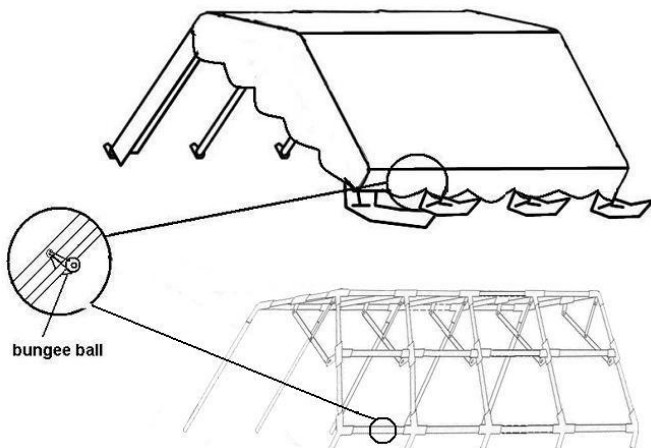

6m x 12m PVC Extreme Marquee

I

Select a flat ground for the tent, unpack the carton and check all the parts including tubes, tent and accessories... etc. are present.

Assemble the rooftop framework by joining the Connectors (6,7,8,9,10,11) together with poles (1,2). Ensure the tension screw is fixed to every pole tightly.

And then attach one strengthen bar (4.5) to the frame by screw.

Ensure poles are fully inserted into connectors in order to achieve the correct overall structure dimension.

Model shown is 6x6m tent. Simply increase or reduce to the desired length by adding or reducing 2 metre bays using parts 1,2,7,9 and 10.

II

Attach one end of supported pole (3) to the joints (6,7)

III

Place roof cover on frame, and attach with bungee fixings, take care not to over tension bungee, as this may cause difficulty correctly fitting roof.

6m x 12m PVC Extreme Marquee

IV
Attach the other supported poles (3) to the joints (6,7), built-up the framework. Attach the foot bases to supporting poles. Use the medium peg to fix each pole into the ground and use the hook to fix the leg cover to the leg.