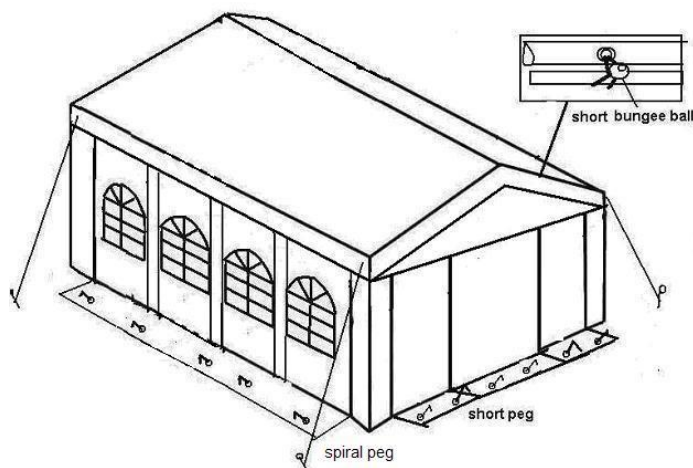

6m x 12m PVC Extreme Marquee

IV
Attach the other supported poles (3) to the joints (6,7), built-up the framework. Attach the foot bases to supporting poles. Use the medium peg to fix each pole into the ground and use the hook to fix the leg cover to the leg.

V
Spread the wall and door panels, and attach to framework using the bungee cords. Clasp the frame to the metal eyelets (located over the wall and door panels) to ensure stability. Also use the short pegs to fix the doors and walls to the ground.

VI
Attach Guy ropes to all corners of tent and fix to ground using spiral pegs.