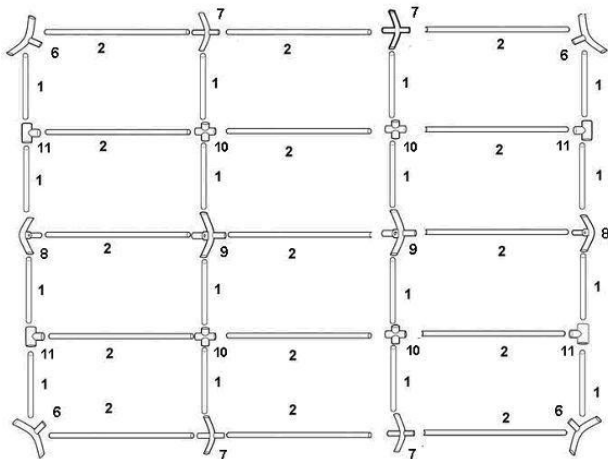

6m x 12m PVC Extreme Marquee

I

Select a flat ground for the tent, unpack the carton and check all the parts including tubes, tent and accessories... etc. are present.

Assemble the rooftop framework by joining the Connectors (6,7,8,9,10,11) together with poles (1,2). Ensure the tension screw is fixed to every pole tightly.

And then attach one strengthen bar (4.5) to the frame by screw.

Ensure poles are fully inserted into connectors in order to achieve the correct overall structure dimension.

Model shown is 6x6m tent. Simply increase or reduce to the desired length by adding or reducing 2 metre bays using parts 1,2,7,9 and 10.

II

Attach one end of supported pole (3) to the joints (6,7)

III

Place roof cover on frame, and attach with bungee fixings, take care not to over tension bungee, as this may cause difficulty correctly fitting roof.