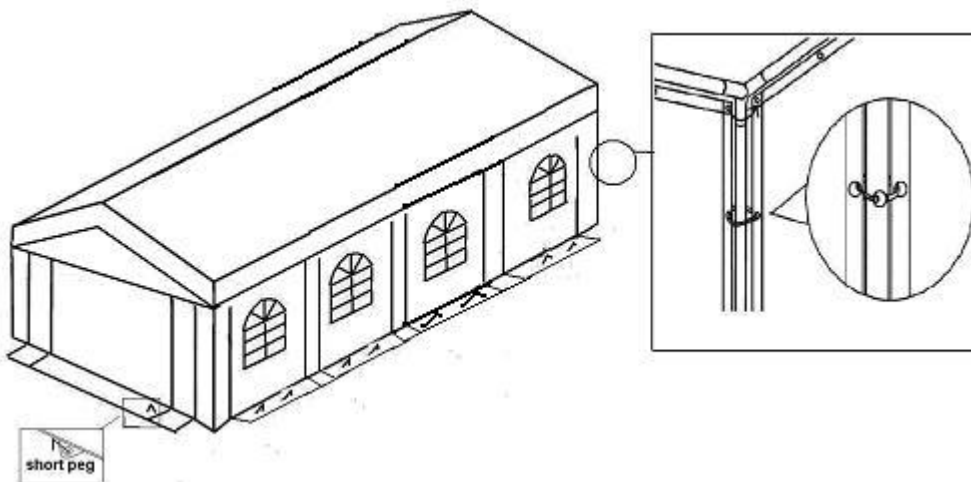

V
Spread the wall and door panels, and attach to framework using the bungee cords. Clasp the frame to the metal eyelets (located over the wall and door panels) to ensure stability. Also use the short pegs to fix the doors and walls to the ground.

VI
Attach Guy ropes to all corners of tent and fix to ground using spiral pegs.