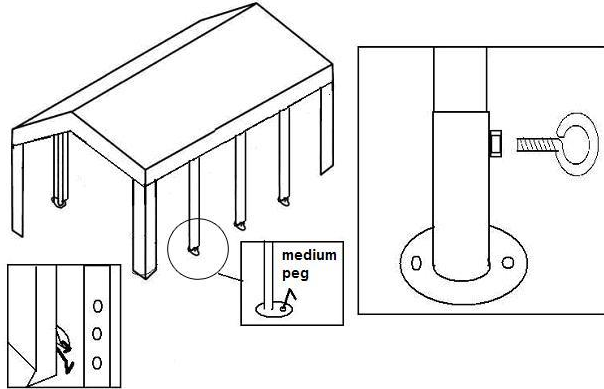

6m x 12m PVC Extreme Marquee

I

Select a flat ground for the tent, unpack the carton and check all the parts including tubes, tent and accessories... etc. are present.

Assemble the rooftop framework by joining the Connectors (6,7,8,9,10,11) together with poles (1,2). Ensure the tension screw is fixed to every pole tightly.

And then attach one strengthen bar (4.5) to the frame by screw.

Ensure poles are fully inserted into connectors in order to achieve the correct overall structure dimension.

Model shown is 6x6m tent. Simply increase or reduce to the desired length by adding or reducing 2 metre bays using parts 1,2,7,9 and 10.

II

Attach one end of supported pole (3) to the joints (6,7)

III

Place roof cover on frame, and attach with bungee fixings, take care not to over tension bungee, as this may cause difficulty correctly fitting roof.

6m x 12m PVC Extreme Marquee

IV
Attach the other supported poles (3) to the joints (6,7), built-up the framework. Attach the foot bases to supporting poles. Use the medium peg to fix each pole into the ground and use the hook to fix the leg cover to the leg.