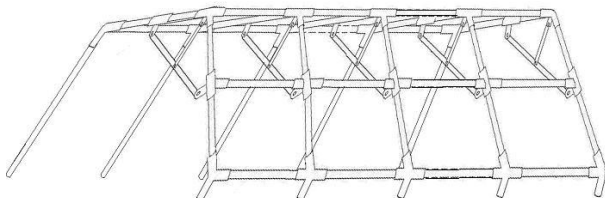

6m x 12m PVC Extreme Marquee

I

Select a flat ground for the tent, unpack the carton and check all the parts including tubes, tent and accessories... etc. are present.

Assemble the rooftop framework by joining the Connectors (6,7,8,9,10,11) together with poles (1,2). Ensure the tension screw is fixed to every pole tightly.

And then attach one strengthen bar (4.5) to the frame by screw.

Ensure poles are fully inserted into connectors in order to achieve the correct overall structure dimension.

Model shown is 6x6m tent. Simply increase or reduce to the desired length by adding or reducing 2 metre bays using parts 1,2,7,9 and 10.

II

Attach one end of supported pole (3) to the joints (6,7)

III

Place roof cover on frame, and attach with bungee fixings, take care not to over tension bungee, as this may cause difficulty correctly fitting roof.

6m x 12m PVC Extreme Marquee

IV
Attach the other supported poles (3) to the joints (6,7), built-up the framework. Attach the foot bases to supporting poles. Use the medium peg to fix each pole into the ground and use the hook to fix the leg cover to the leg.