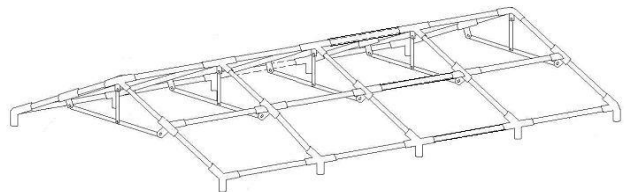

6m x 12m PVC Extreme Marquee

I

Select a flat ground for the tent, unpack the carton and check all the parts including tubes, tent and accessories... etc. are present.

Assemble the rooftop framework by joining the Connectors (6,7,8,9,10,11) together with poles (1,2). Ensure the tension screw is fixed to every pole tightly.

And then attach one strengthen bar (4.5) to the frame by screw.

Ensure poles are fully inserted into connectors in order to achieve the correct overall structure dimension.

Model shown is 6x6m tent. Simply increase or reduce to the desired length by adding or reducing 2 metre bays using parts 1,2,7,9 and 10.

II

Attach one end of supported pole (3) to the joints (6,7)

III

Place roof cover on frame, and attach with bungee fixings, take care not to over tension bungee, as this may cause difficulty correctly fitting roof.

6m x 12m PVC Extreme Marquee

IV
Attach the other supported poles (3) to the joints (6,7), built-up the framework. Attach the foot bases to supporting poles. Use the medium peg to fix each pole into the ground and use the hook to fix the leg cover to the leg.