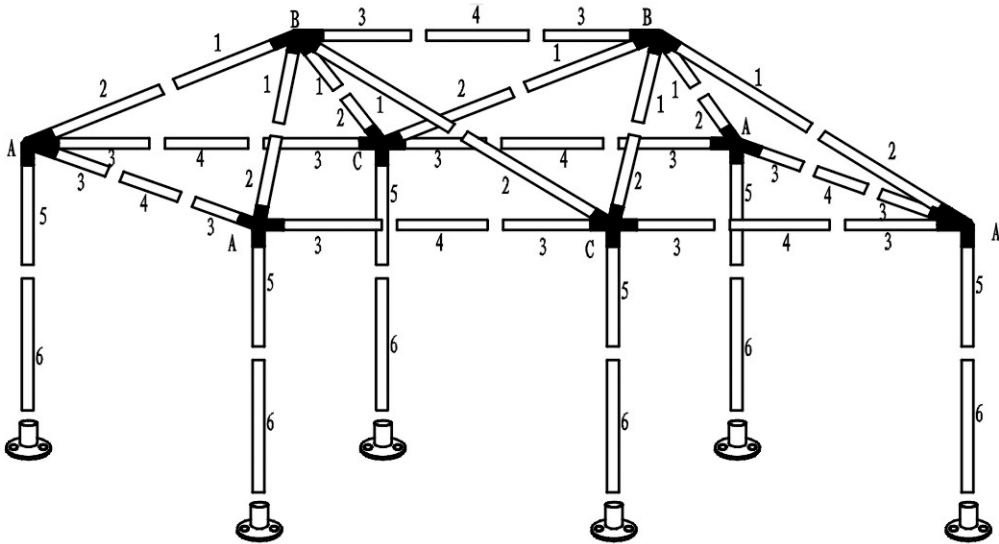

3X6M Party Tent
 Model Number:H36120PE

3 × 6M

| | | |
|----|--|-------|
| 1# | | 8pcs |
| 2# | | 8pcs |
| 3# | | 14pcs |
| 4# | | 7 pcs |
| 5# | | 6pcs |
| 6# | | 6pcs |
| | | 6pcs |
| | | 6pcs |
| | | 48pcs |
| A | | 4pcs |
| B | | 2pcs |
| C | | 2pcs |
| | | 36pcs |