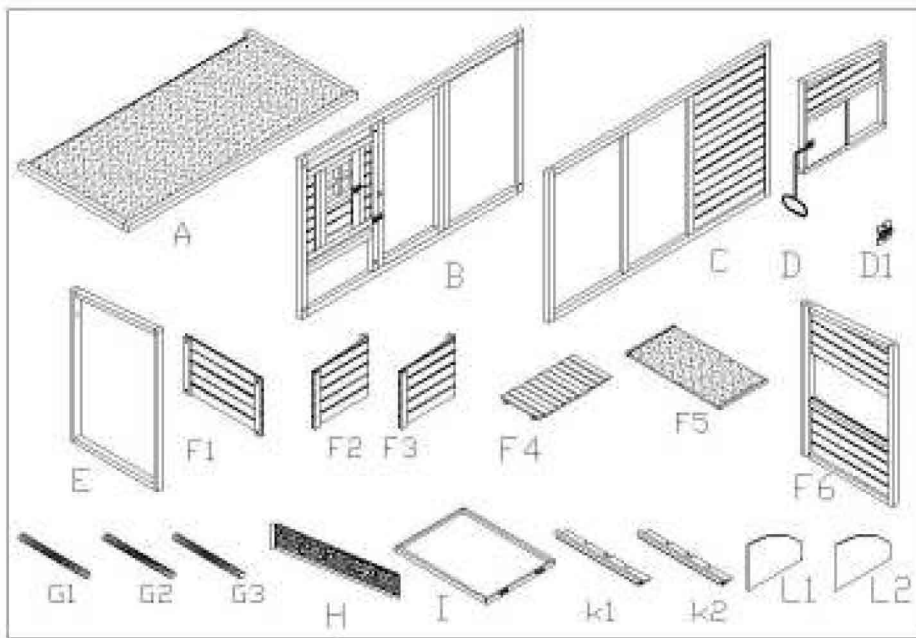

Hartwell Giant Chicken Coop

Parts List

P1		M4X50	18+1PCS
P2		M4X30	4+1PCS
P3		M4X25	6+1PCS
P4		M3X16	8+1PCS
P5		M6X50	8+1PCS

A:Top Cover

B:Front Panel

C:Back Panel

D:Chicken Coop Inner Panel

D1:Fixing Pin

E:Right Side Panel

F1:Nesting Box End Panel

F2:Nesting Box Front Panel

F3:Nesting Box Back Panel

F4:Nesting Box Bottom Panel

F5:Nesting Box Top Cover

F6:Chicken Coop Left Side Panel

G1:Perch 1

G2:Perch 2

G3:Perch 3

H:Slide

I:Metal Tray

K1:Perches Holder Left

K2:Perches Holder Right

L1:Nesting Box Divider 1

L2:Nesting Box Divider 2