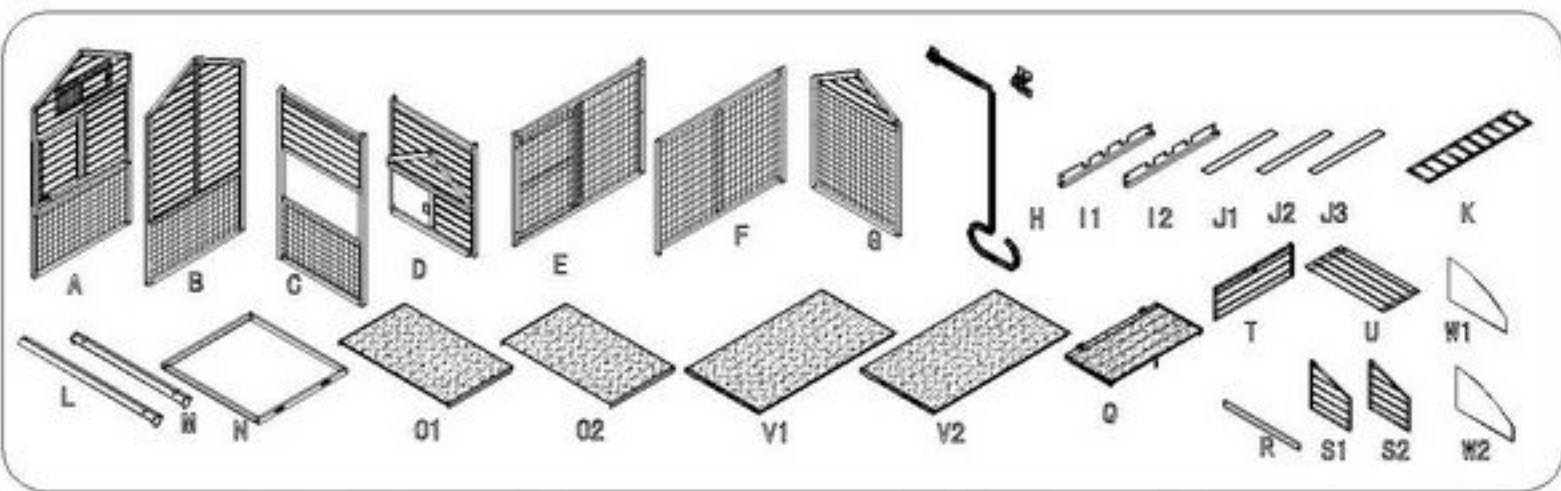

Cottage Large Chicken Coop

Parts List

P1		M4*60	(4+1)pcs
P2		M4*50	(14+1)pcs
P3		M4*35	(22+1)pcs
P4		M4*25	(14+1)pcs
P5		M3*16	(18+1)pcs
P6		M6*50	(4+1)pcs
P7			1pc

A:Chicken Coop Front Panel
 B:Chicken Coop Back Panel
 C:Chicken Coop Right Panel
 D:Chicken Coop Left Panel
 E:Run Front Panel
 F:Run Back Panel
 G:Run End Panel
 H:Metal Puller Set
 I1:Perches Holder Left
 I2:Perches Holder Right
 J1:Perch 1
 J2:Perch 2
 J3:Perch 3
 K:Slide
 L:Run Roof Edge

M:Chicken Coop Roof Edge
 N:Metal Tray
 O1:Chicken Coop Top Cover 1
 O2:Chicken Coop Top Cover 2
 Q:Nesting Box Top Cover
 R:Wooden Block
 S1:Nesting Box Front Panel
 S2:Nesting Box Back Panel
 T:Nesting Box End Panel
 U:Nesting Box Bottom Panel
 V1:Run Top Cover 1
 V2:Run Top Cover 2
 W1:Nesting Box Divider 1
 W2:Nesting Box Divider 2