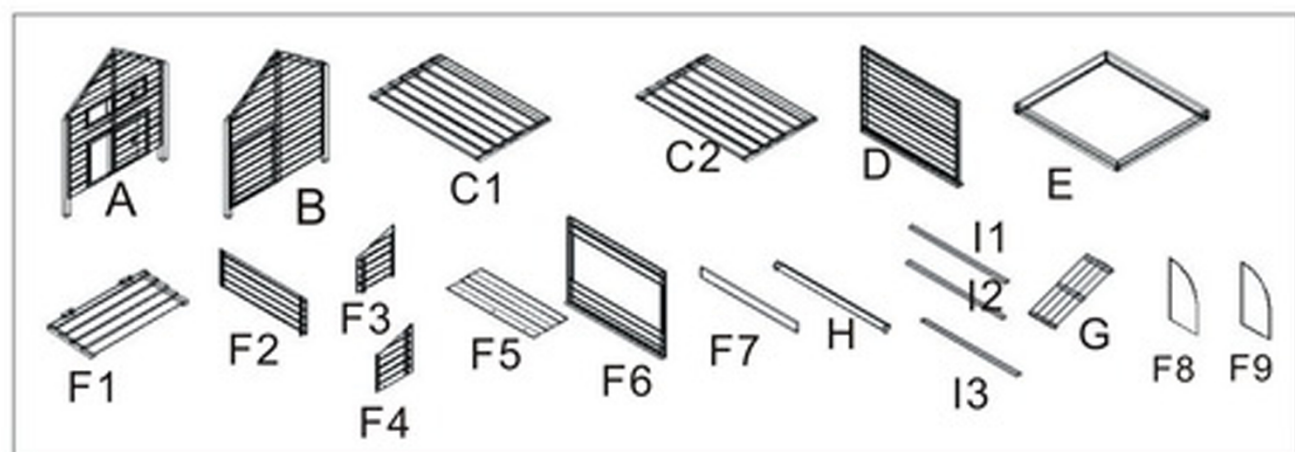

## Parts List

P1	 M4X60	8+1PCS
P2	 M4X25	30+1PCS
P3	 M3X10	4+1PCS

A:Front Panel

B:Back Panel

C1:Left Top Cover

C2:Right Top Cover

D:Left Panel

E:Metal Tray

F1:Nesting Box Top Cover

F2:Nesting Box End Panel

F3:Nesting Box Front Panel

F4:Nesting Box Back Panel

F5:Nesting Box Bottom Panel

F6:Right Panel

F7:Wooden Block

F8:Nesting Box Divider 1

## Parts List

 A:M4X60 4+1(pcs)  B:M4X50 12+1(pcs)  C:M4X35 4+1(pcs)  D:M4X30 2+1(pcs)  E:M3X16 8+1(pcs)  F: 2pcs

- 1.Right Panel
- 2.Left Panel
- 3.Front Panel
- 4.Back Top Frame
- 5.Left Roof
- 6.Right Roof
- 7.Back Bottom Panel