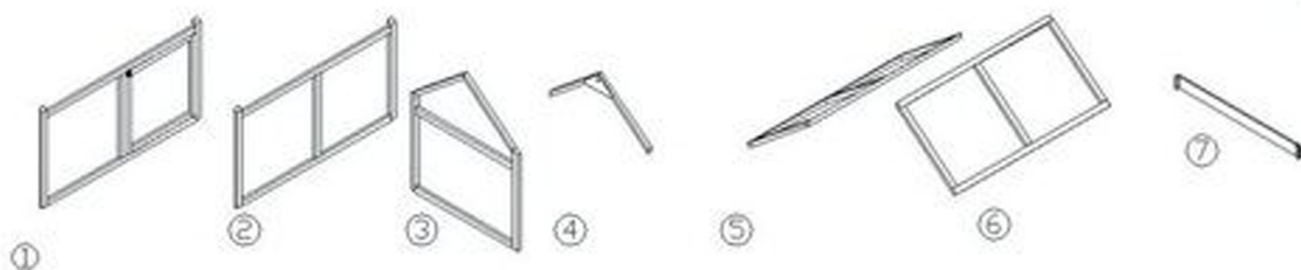

## Parts List

P1	 M4X60	8+1PCS
P2	 M4X25	30+1PCS
P3	 M3X10	4+1PCS

A:Front Panel

B:Back Panel

C1:Left Top Cover

C2:Right Top Cover

D:Left Panel

E:Metal Tray

F1:Nesting Box Top Cover

F2:Nesting Box End Panel

F3:Nesting Box Front Panel

F4:Nesting Box Back Panel

F5:Nesting Box Bottom Panel

F6:Right Panel

F7:Wooden Block

F8:Nesting Box Divider 1

F9:Nesting Box Divider 2

G:Slide

H:Top Roof Edge

I1:Perch 1

I2:Perch 2

I3:Perch 3

## Parts List

 A:M4X60 4+1(pcs)  B:M4X50 12+1(pcs)  C:M4X35 4+1(pcs)  D:M4X30 2+1(pcs)  E:M3X16 8+1(pcs)  F: 2pcs

- 1.Right Panel
- 2.Left Panel
- 3.Front Panel
- 4.Back Top Frame
- 5.Left Roof
- 6.Right Roof
- 7.Back Bottom Panel